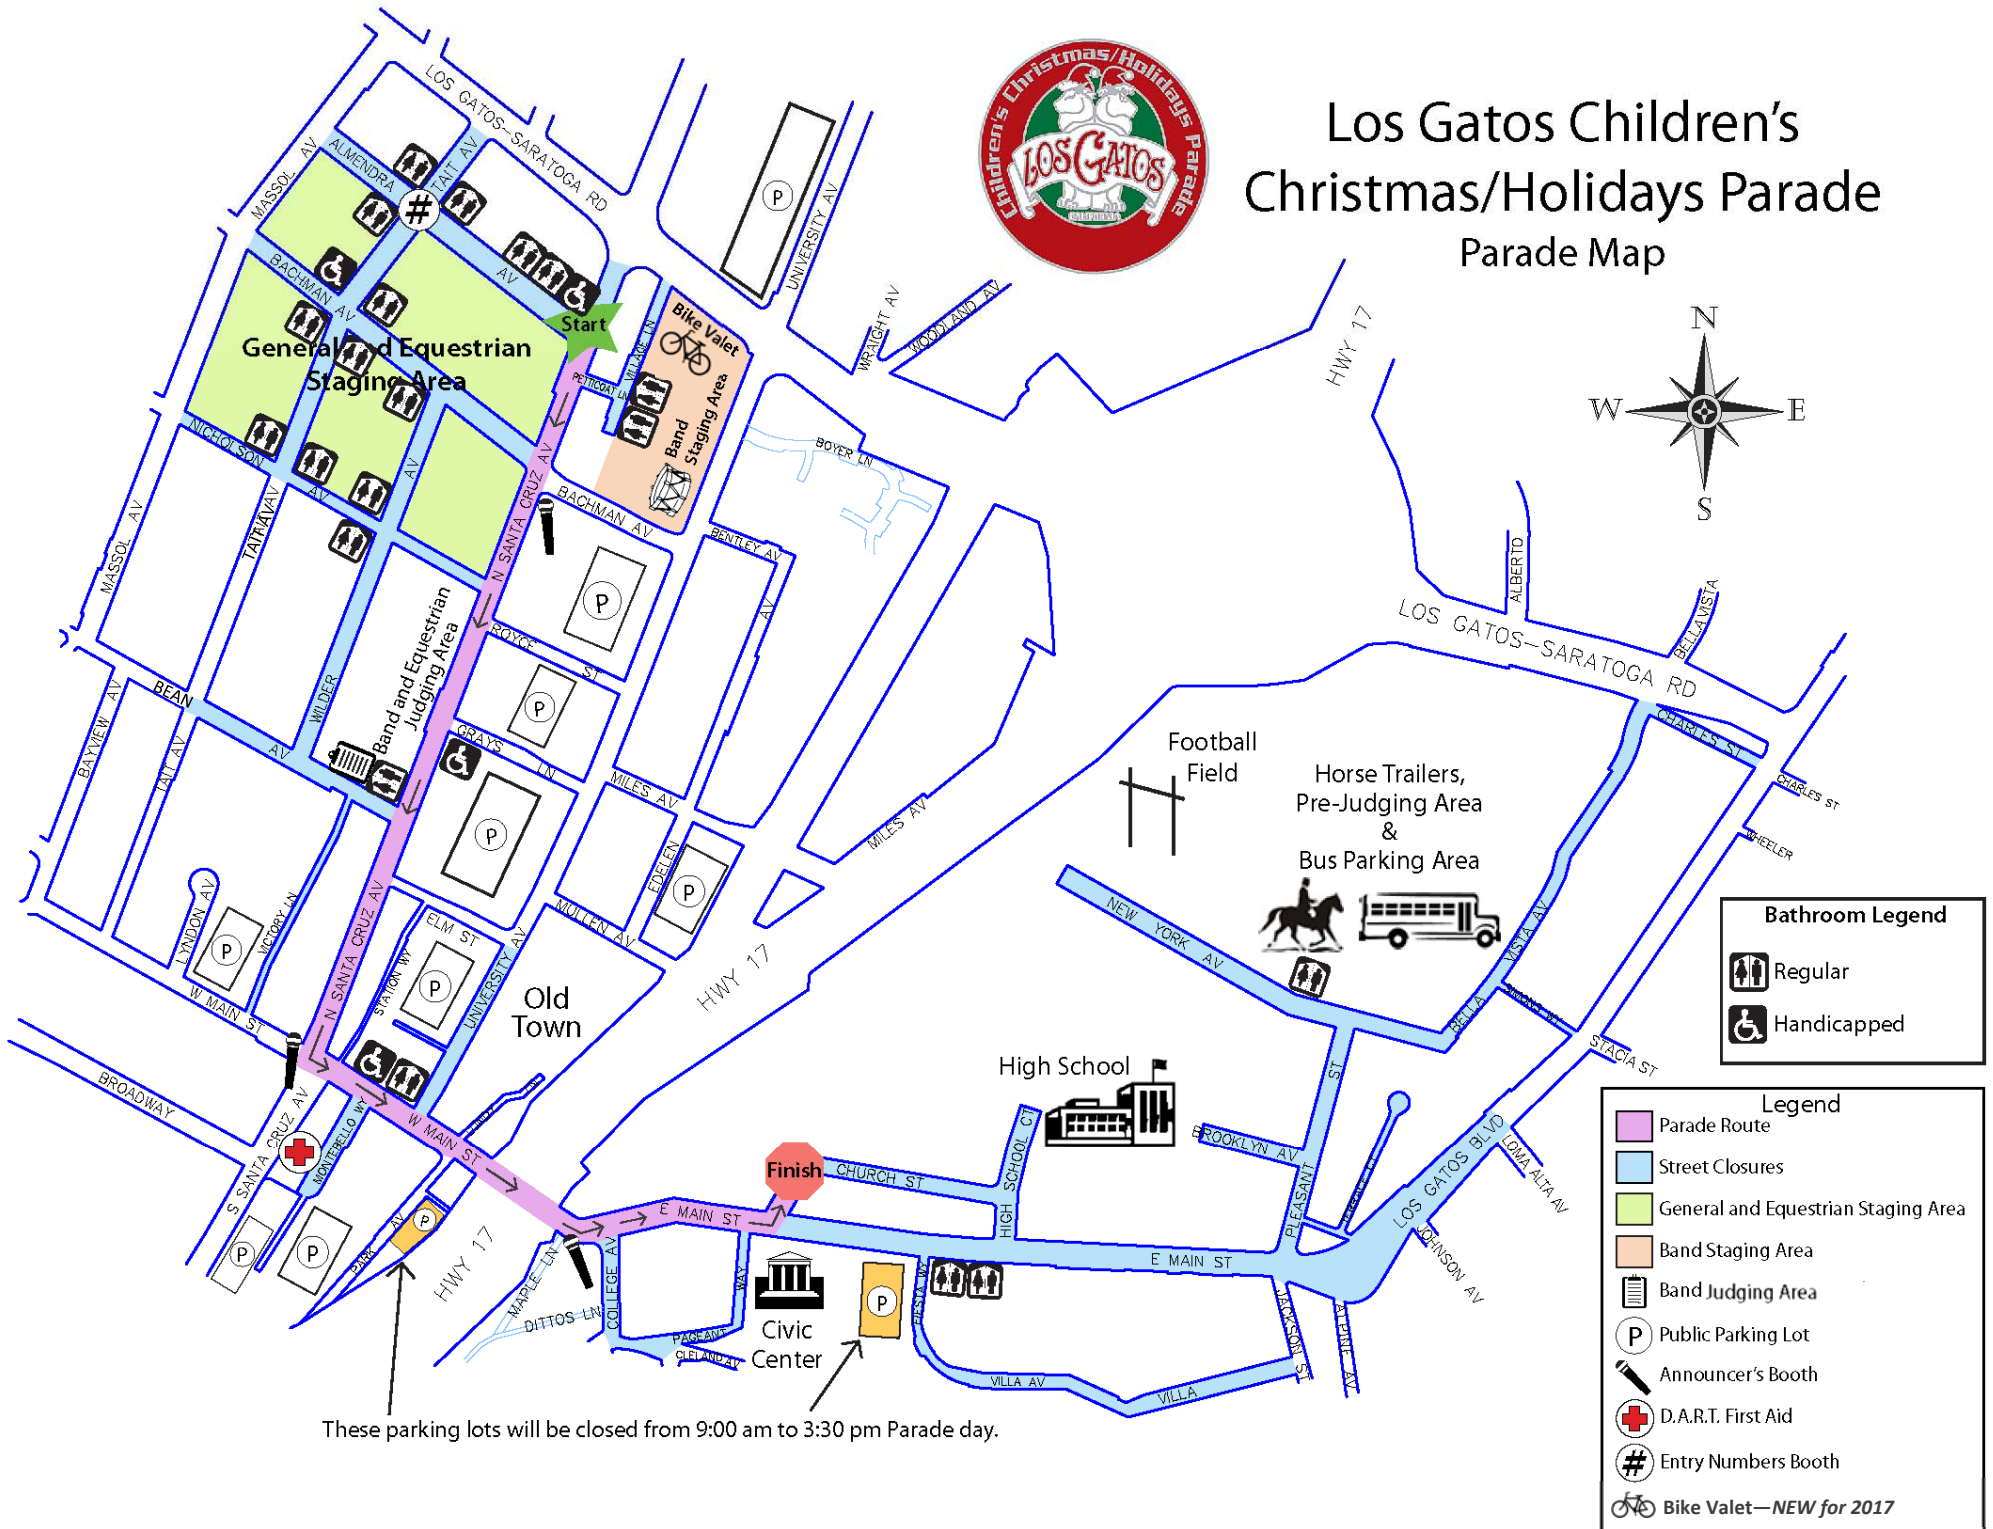

Los Gatos Children's Christmas/Holidays Parade

Parade Map

Bathroom Legend

- Regular
- Handicapped

Legend

- Parade Route
- Street Closures
- General and Equestrian Staging Area
- Band Staging Area
- Band Judging Area
- Public Parking Lot
- Announcer's Booth
- D.A.R.T. First Aid
- Entry Numbers Booth
- Bike Valet—NEW for 2017

These parking lots will be closed from 9:00 am to 3:30 pm Parade day.